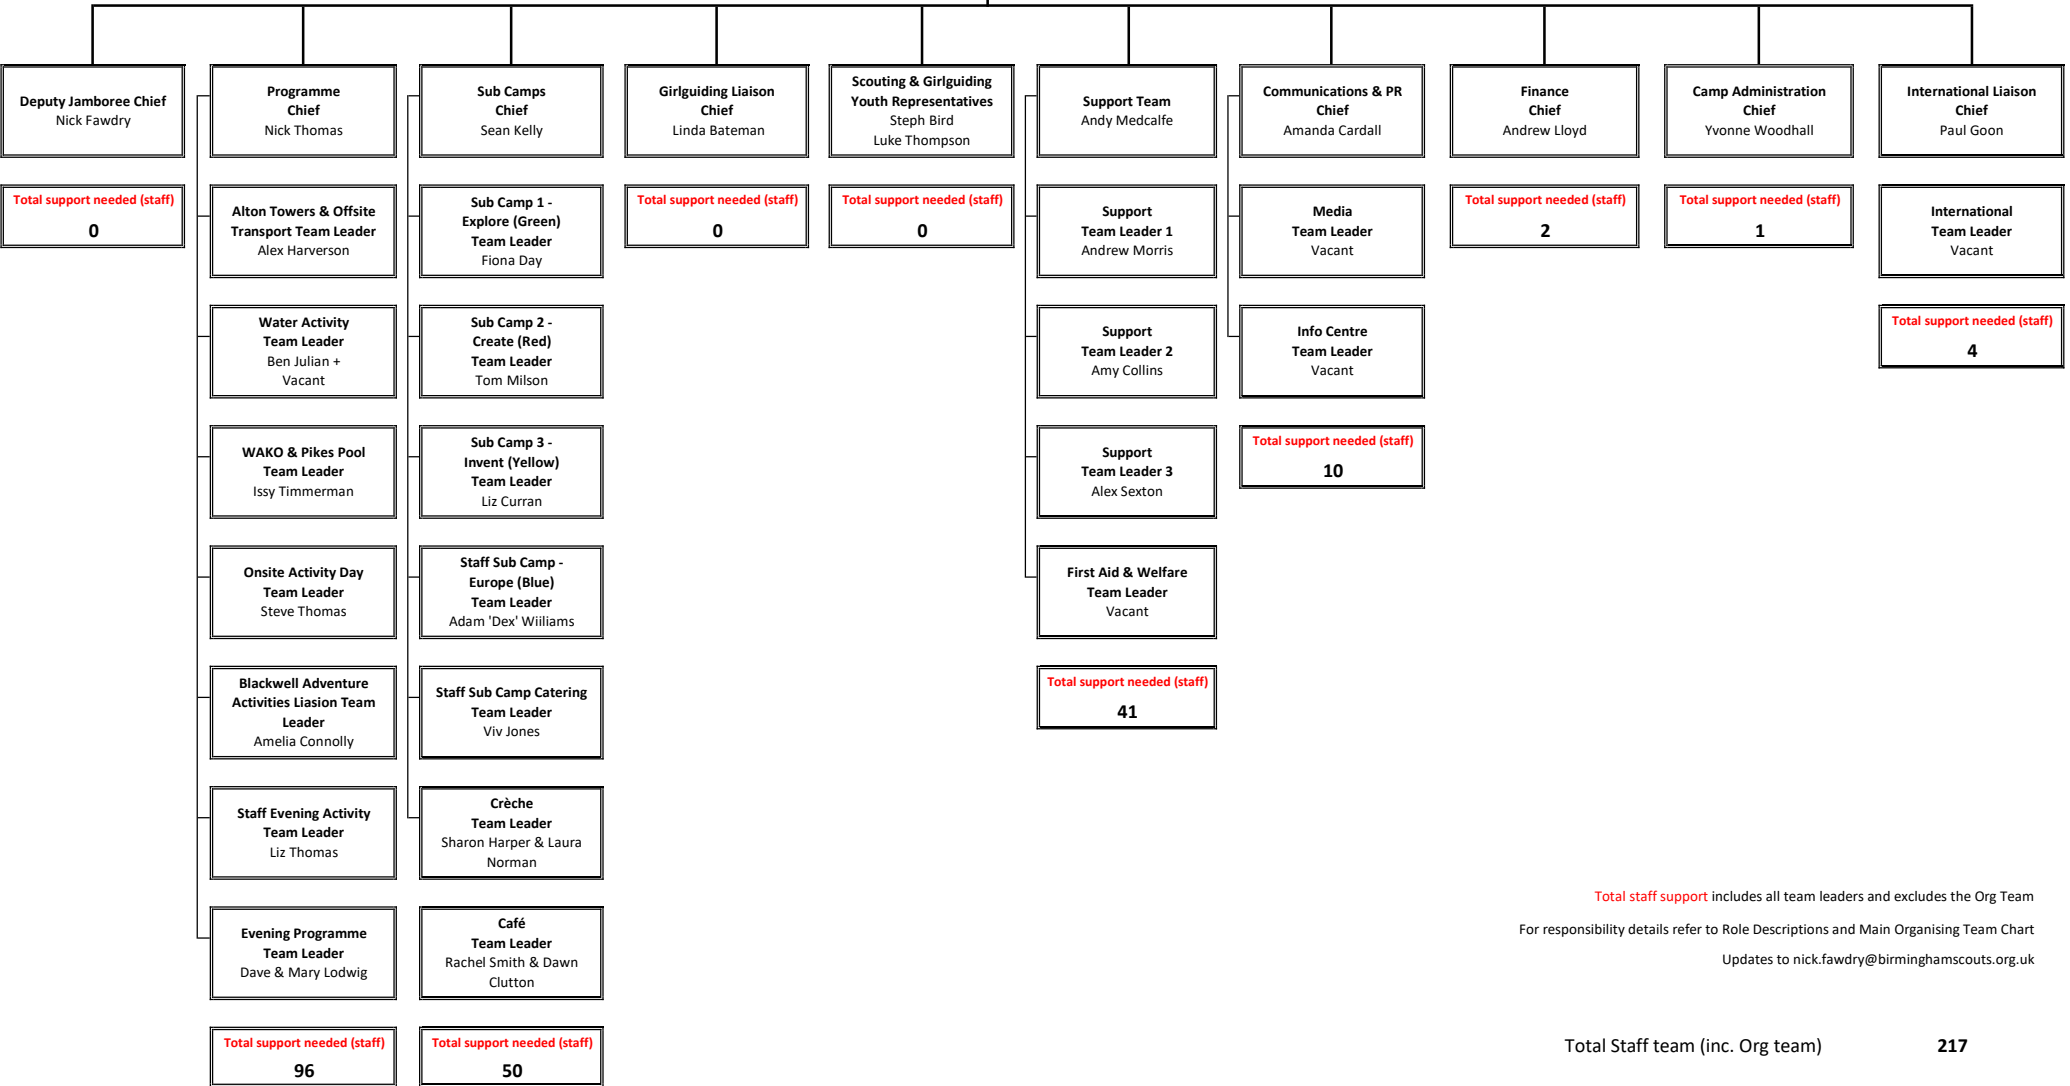

Jamboree Chief
Simon Cardall

County Commissioner
Andrew Lloyd
(Sponsor)

Blackwell Adventure
Helen Price

Total staff support includes all team leaders and excludes the Org Team
For responsibility details refer to Role Descriptions and Main Organising Team Chart
Updates to nick.fawdry@birminghamscouts.org.uk

Total Staff team (inc. Org team) **217**